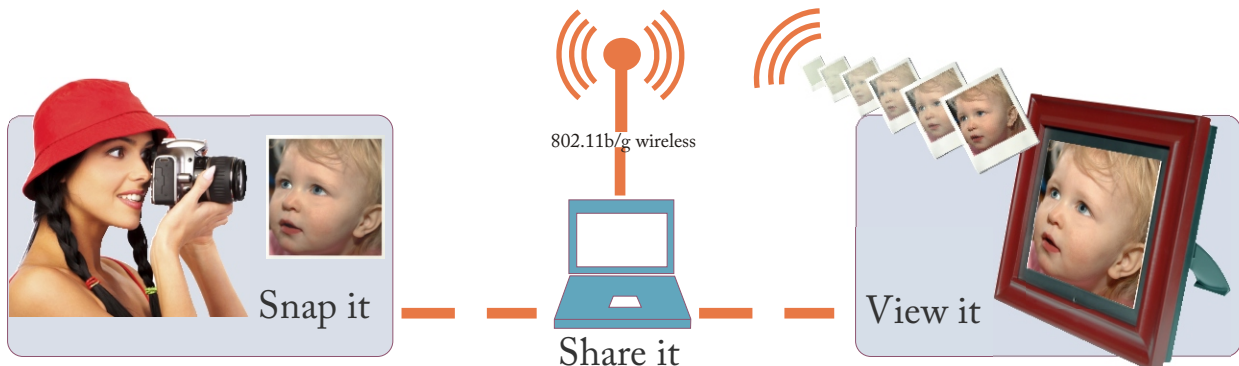

Model: MF-8000 Premium

Specifications and items shown may vary without notice. All trademarks are the property of their respective owners.

Copyright Digital Spectrum Solutions, Inc. 2007. * Protected by United States Patent No: 6,826,863 B1 www.dsicentral.com 949-252-1111

Microsoft® and Windows Vista™ are registered trademarks of the Microsoft Corporation.